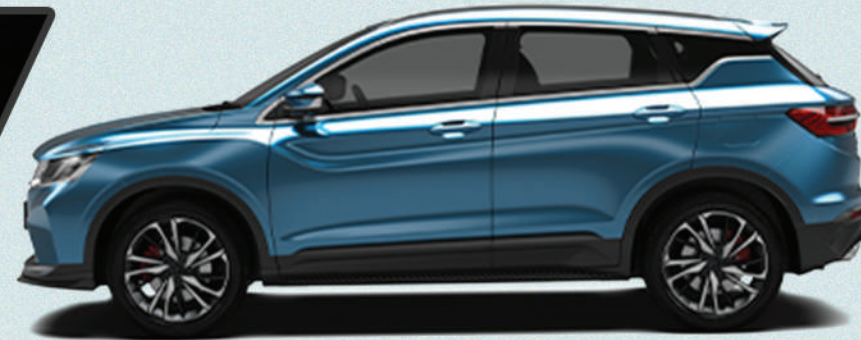

2024
PROTON X50
INTELLIGENCE
THAT AMAZES

PREMIUM

FULL LED HEADLAMPS

18" ALLOY RIMS

POWER TAILGATE

REMOTE ENGINE START

FRONT WELCOME LAMPS

10.3" INFOTAINMENT HEAD UNIT

360 CAMERA

BLACK AND RED LEATHERETTE SEATS

OTR : RM104,825
1.5L

-  SNOW WHITE
-  ARMOUR SILVER
-  JET GREY
-  PASSION RED

2024
PROTON X50
INTELLIGENCE
THAT AMAZES

EXECUTIVE

FULL LED HEADLAMPS

17" ALLOY RIMS