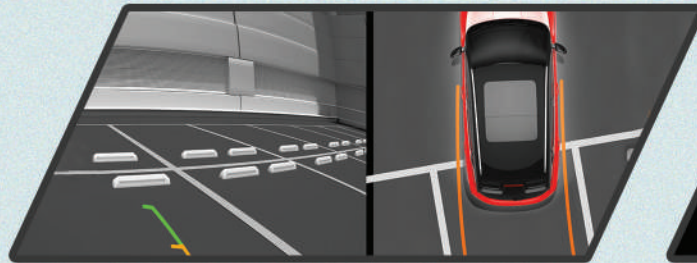

2024
PROTON X50
INTELLIGENCE
THAT AMAZES

PREMIUM

FULL LED HEADLAMPS

18" ALLOY RIMS

POWER TAILGATE

REMOTE ENGINE START

FRONT WELCOME LAMPS

10.3" INFOTAINMENT HEAD UNIT